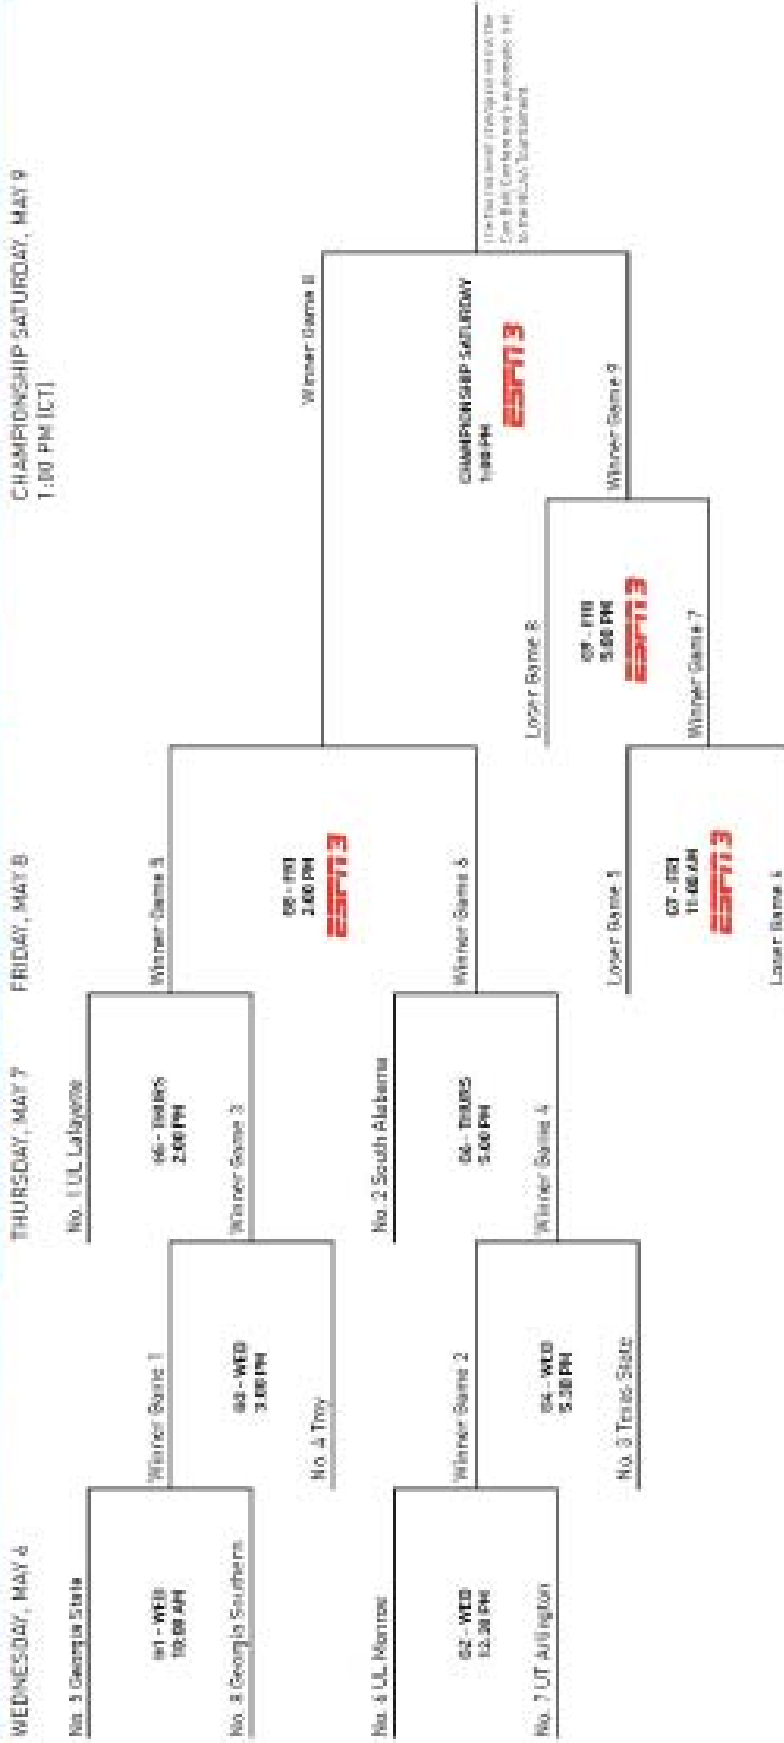

2015 SUN BELT CONFERENCE SOFTBALL CHAMPIONSHIP

MAY 6-9, 2015 - SAN MARCOS, TEXAS - HOST: TEXAS STATE BOBCATS

CHAMPIONSHIP FORMAT
The 2015 Sun Belt Conference Softball Championship will be conducted over four days utilizing both a single-elimination format as well as a double-elimination format to determine the Sun Belt Conference champion and recipient of the conference's automatic bid to the NCAA Tournament. The first day of the tournament will utilize single-elimination. Beginning on day two the tournament will begin double-elimination. All nine teams who sponsor softball will be eligible to compete for the tournament title.